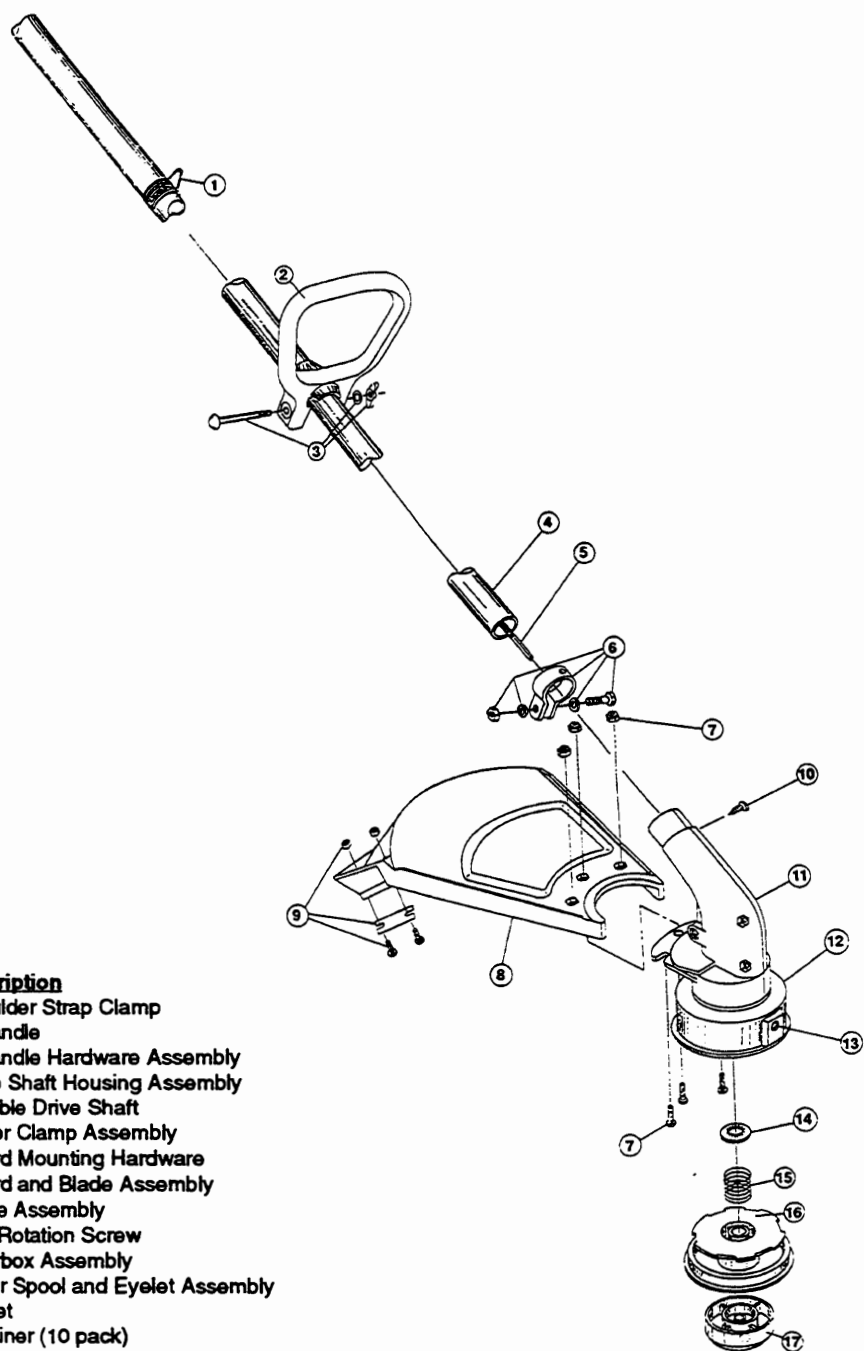

Item	Part No.	Description
1	180300	Screw Set
2	145569	Anti-Rotation Screw
3	180558	Motor Housing Assembly
4	180150	Switch
5	180151	Trigger
6	180559	Lead Wire
7	180305	Terminal Block

Item	Part No.	Description
8	180152	Driver
9	180154	Motor
10	180155	Fan
11	180156	Power Cord

The above part numbers are for serial numbers 212008311 and greater.

BOOM & TRIMMER PARTS - RYOBI 125r

Item	Part No.	Description
1	610327	Shoulder Strap Clamp
2	145819	D-Handle
3	153523	D-Handle Hardware Assembly
4	180569	Drive Shaft Housing Assembly
5	180561	Flexible Drive Shaft
6	153597	Lower Clamp Assembly
7	180547	Guard Mounting Hardware
8	180548	Guard and Blade Assembly
9	180553	Blade Assembly
10	145569	Anti-Rotation Screw
11	180549	Gearbox Assembly
12	153619	Outer Spool and Eyelet Assembly
13	145566	Eyelet
14	610660	Retainer (10 pack)
15	610317	Spring
16	153600	Inner Reel
17	153066	Bump Head Knob Assembly
*	180117	Monofil Cutting Line (50 ft.)
*	180522	Spool and Line (40 ft.) Assembly

* not shown